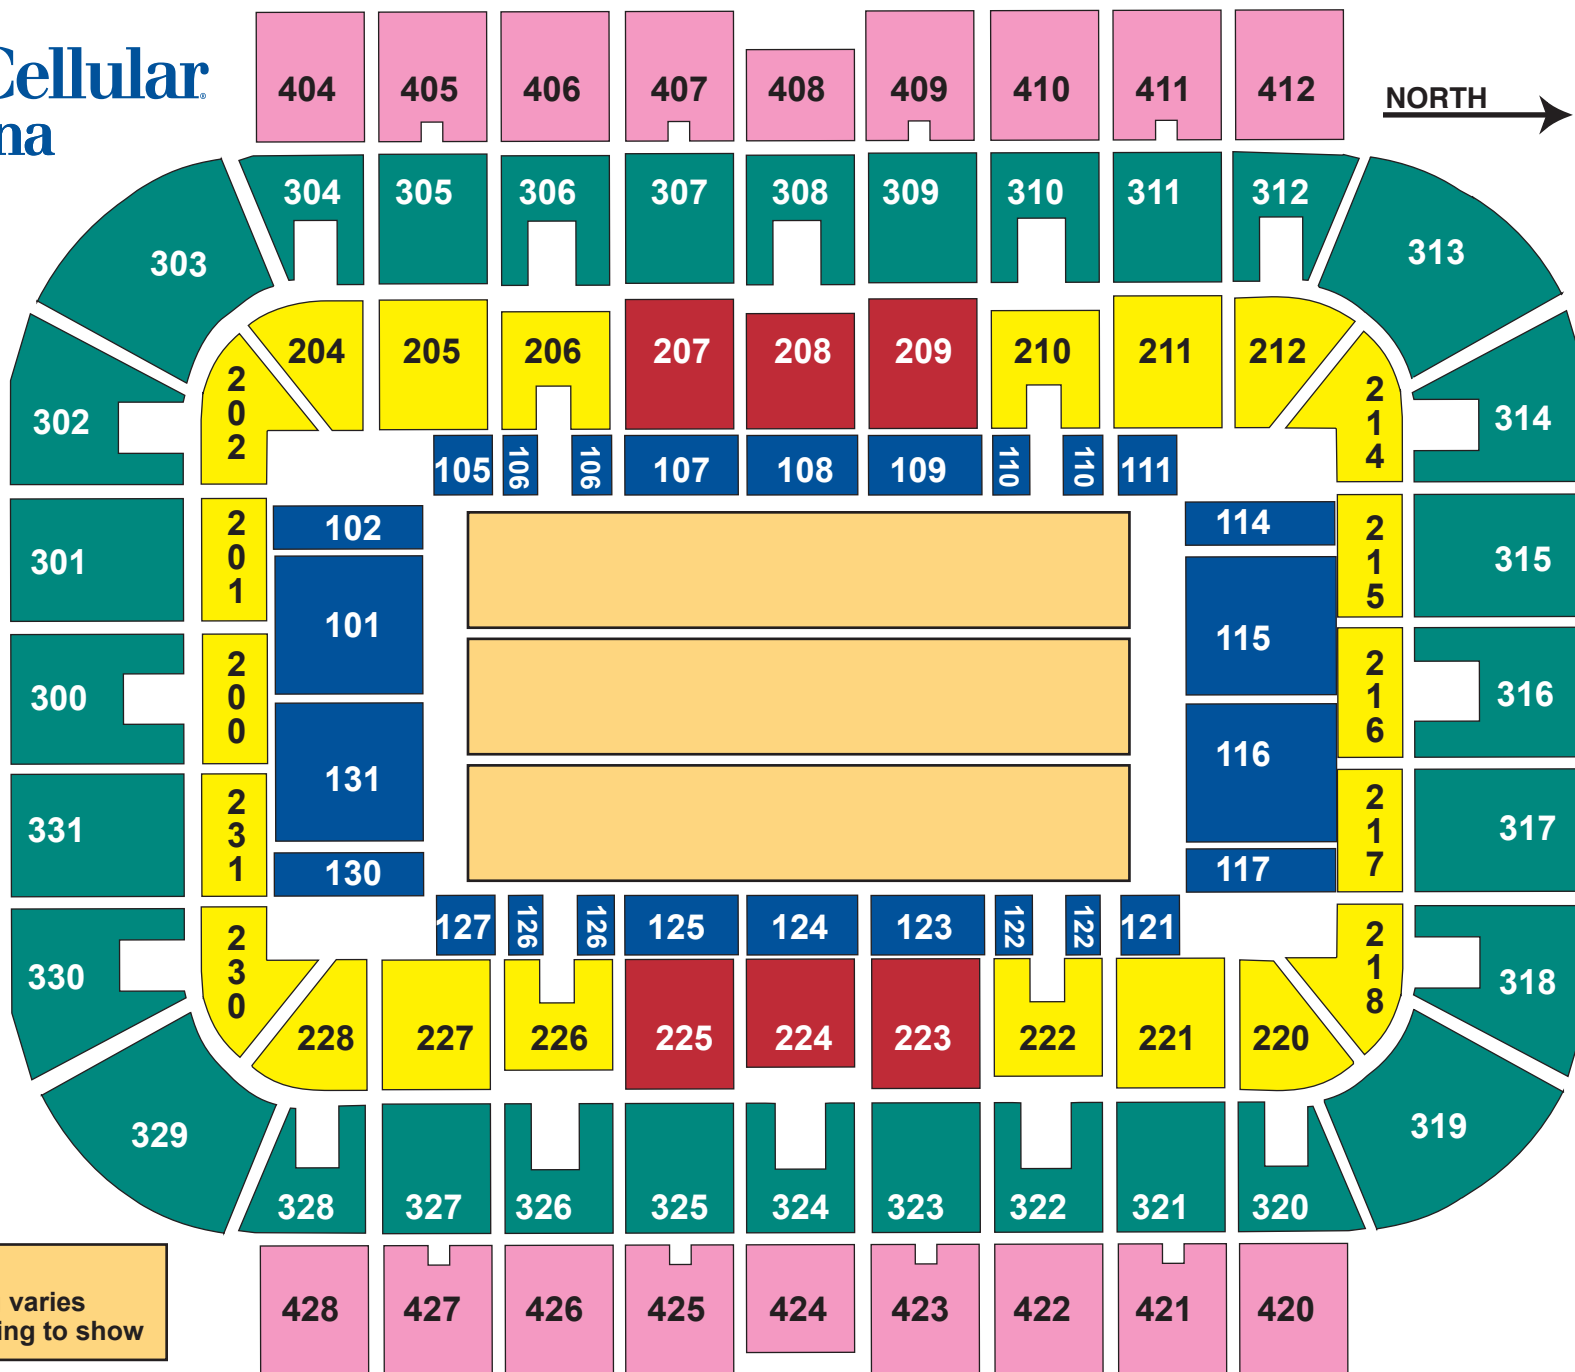

MAXIMUM CAPACITY with G.A. Floor: 12,148

*Floor seating varies according to show